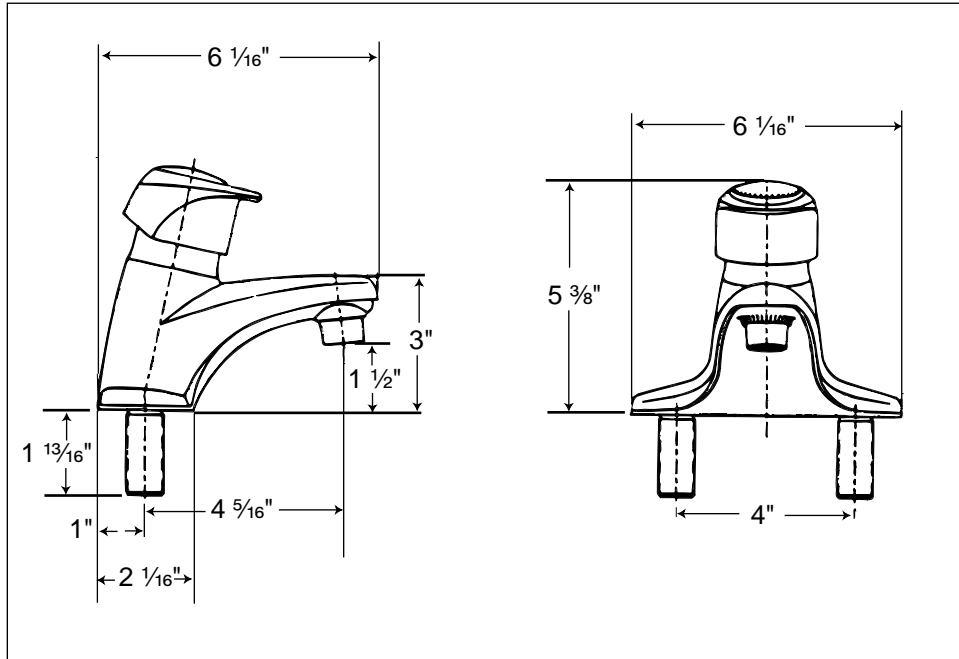

Bath Classics™ Single Control Lavatory Faucets

D I M E N S I O N S

Models 4212, 4222, 4229, 4222G,
4229G, 4232, 4242,
4249, 4242G, 4249G