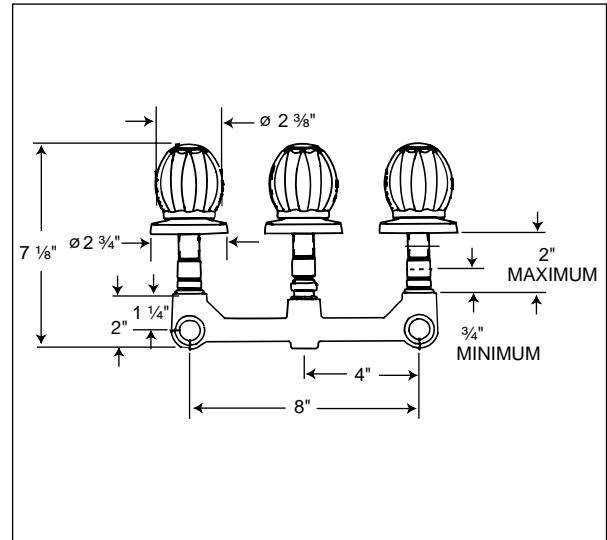

Three Valve Tub & Shower with
Economy Acrylic Handles