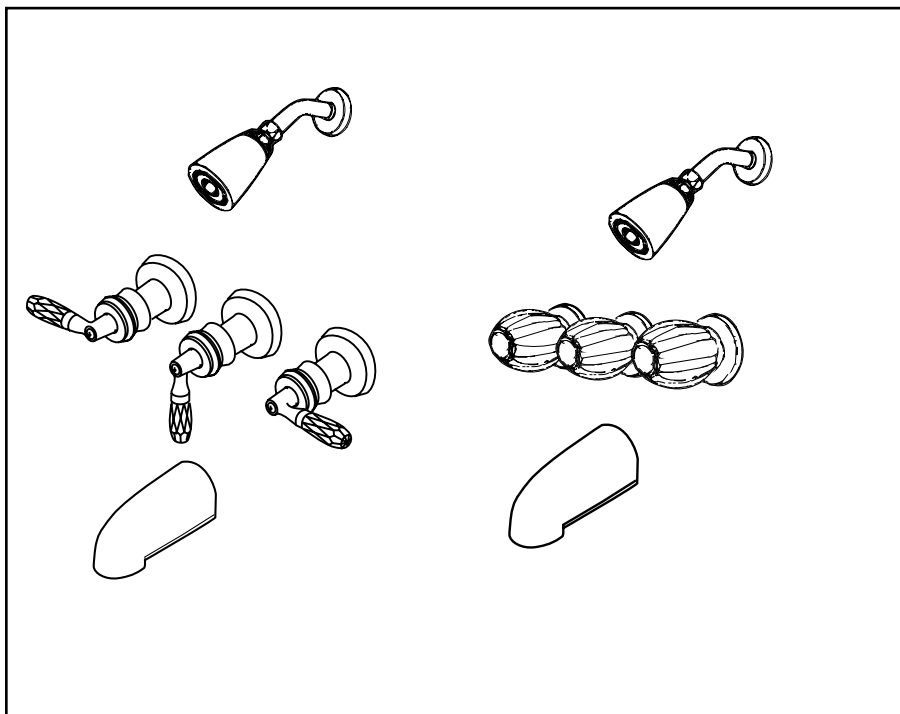

Features

Chrome plated or polished brass finish

Choice of handles

Washerless Valves

Benefits

Durable and easy to clean.

Easy operation and unique style coordinates with traditional or contemporary decor.

Proven drip-free performance.

Optional Features

☐ Tub & Shower	☐ Round	☐ Chrome	☐ IPS
☐ Tub Filler	☐ Acrylic	☐ Polished	☐ Copper
☐ Shower Only	☐ Handles	☐ Brass	☐ Connection
☐ Valve Only	☐ Acrylic Lever		
	☐ Handles