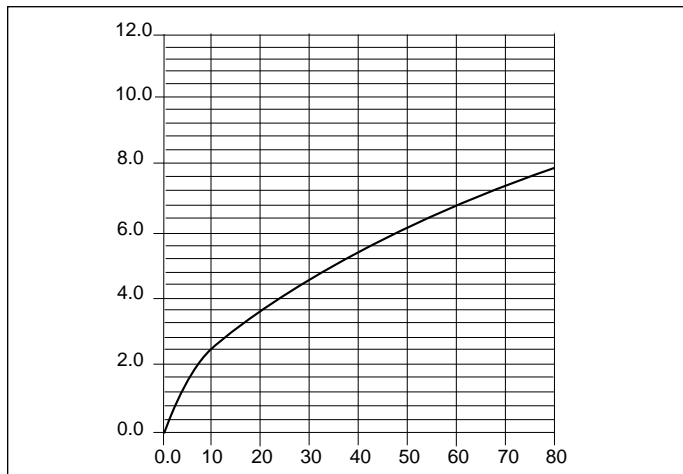

TUB FILLER FLOWRATE (gpm)

LINE PRESSURE
P.S.I. GAUGE