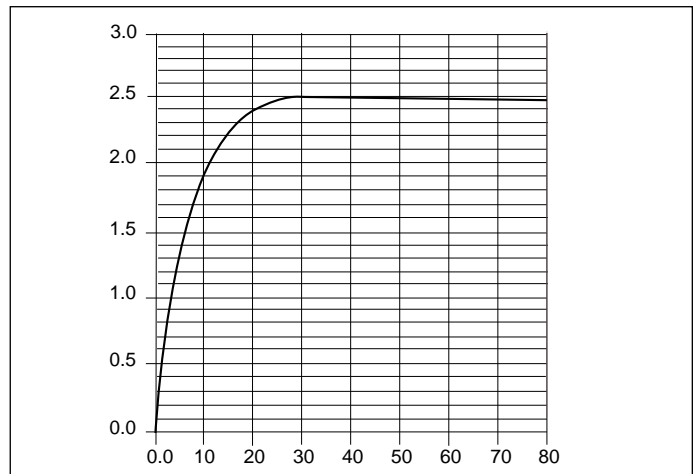

SHOWER FLOWRATE (gpm)

LINE PRESSURE
P.S.I. GAUGE

STERLING

STRONG. PROFESSIONAL. DESIGN.™

© 2001 Sterling Plumbing, 444 Highland Drive, Kohler, WI 53044 1-888-STERLING

Pub. No. 97168 01/02

www.sterlingplumbing.com

Fixture dimensions are nominal and conform to tolerances established by ANSI Standards, Z124.1.

★ Made in U.S.A.

Printed in U.S.A.