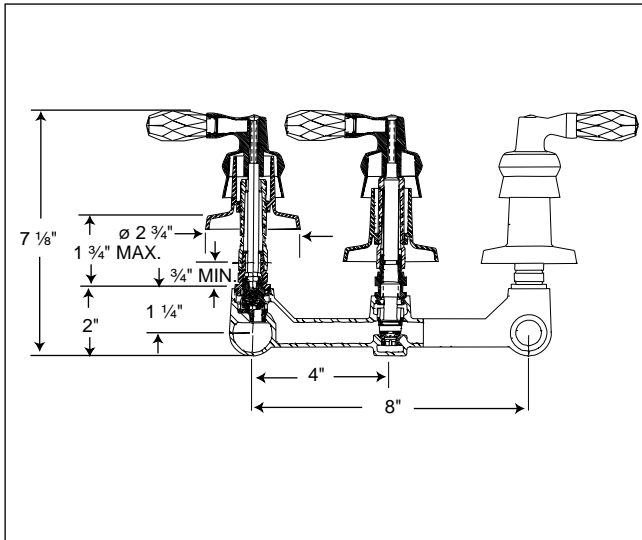

Bath Basics™ Washerless Three Valve Tub & Shower Faucet

Models 3421, 3429, 3421G,
3429G, 30621, 30629

D I M E N S I O N S

Three Valve Tub & Shower with
Acrylic Handles