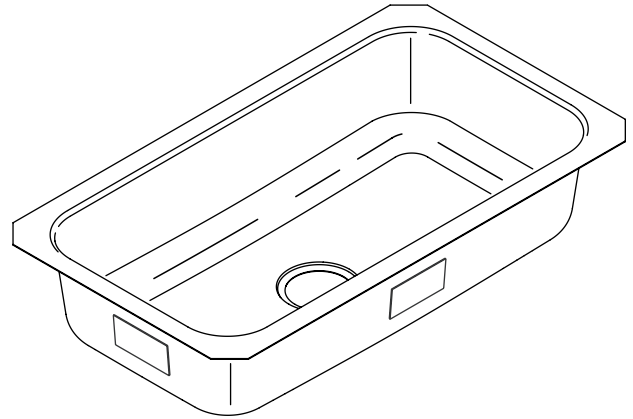

Codes/Standards Applicable

Specified model meets or exceeds the following:

- *ASME A112.19.3*
- *IAPMO/UPC*
- *CSA B45*

Colors/Finishes

- NA: None applicable

Accessories:

- NA: None applicable

Specified Model

Model	Description	Holes	Quantity	Basin Depth	Colors/Finishes
11600-NA	Stainless steel undermount sink	0	1	9" (22.9 cm)	☐ NA

SterlingPlumbing.com

Visit us online for fixture color choices, detailed product information, color photos, installation instructions, care guides, and warranties. Sterling offers additional lines of plumbing products to complement the Sterling product you've chosen. Sign up for the Sterling monthly e-newsletter which showcases our latest product innovations. You may also call our Sterling Plumbing Answer Center from within the USA at 1-888-STERLING in addition to consulting with your local dealer. Sterling. Strong. Professional. Design.