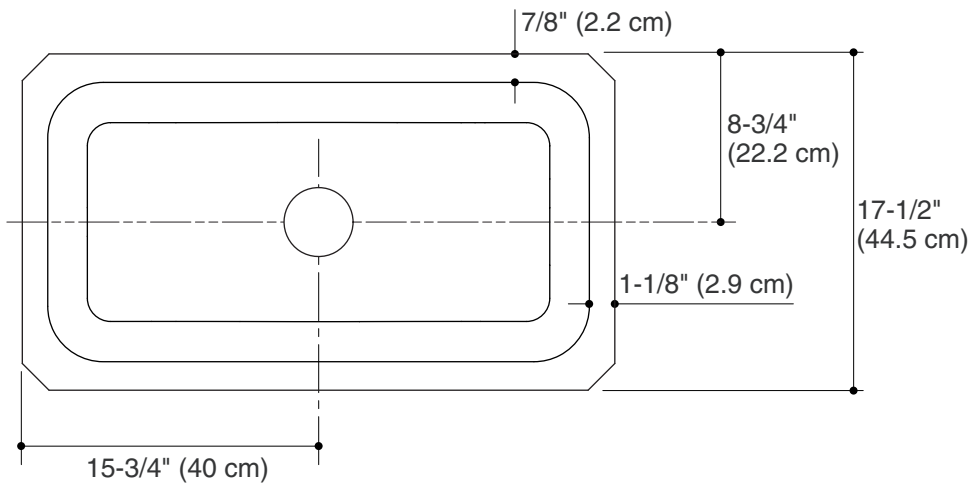

Technical Information

Fixture*:	
Basin area	29-1/2" (74.9 cm) x 15-3/4" (40 cm)
Water depth	9" (22.9 cm)
Drain hole	3-5/8" (9.2 cm) D.
* Approximate measurements for comparison only.	

Included Components:	
Cut-out template	1062109-7
Mounting hardware	91915

Installation Notes

Install this product according to the installation guide.

Use the supplied cut-out template to select either a hidden or exposed rim.

Mounting bracket assembly provides a secure installation.