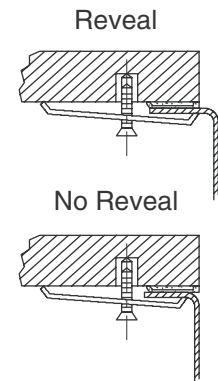

## Technical Information

Fixture*:	
Basin area	29-1/2" (74.9 cm) x 15-3/4" (40 cm)
Water depth	9" (22.9 cm)
Drain hole	3-5/8" (9.2 cm) D.
* Approximate measurements for comparison only.	

Included Components:	
Cut-out template	1062109-7
Mounting hardware	91915

## Installation Notes

Install this product according to the installation guide.

Use the supplied cut-out template to select either a hidden or exposed rim.

Mounting bracket assembly provides a secure installation.