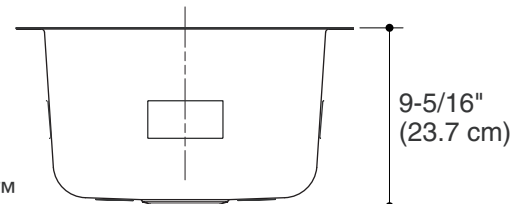

SilentShield™
Sound Pads