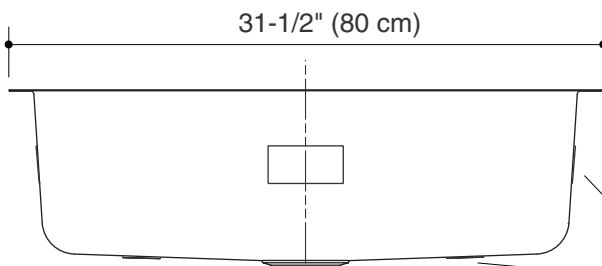

Technical Information

Fixture*:	
Basin area	29-1/2" (74.9 cm) x 15-3/4" (40 cm)
Water depth	9" (22.9 cm)
Drain hole	3-5/8" (9.2 cm) D.
* Approximate measurements for comparison only.	

Included Components:	
Cut-out template	1062109-7
Mounting hardware	91915

Installation Notes

Install this product according to the installation guide.

Use the supplied cut-out template to select either a hidden or exposed rim.

Mounting bracket assembly provides a secure installation.

SilentShield™
Sound Pads

Product Diagram

UNDERCOUNTER KITCHEN SINK

Page 2 of 2
1062110-4-B

STERLING
A KOHLER COMPANY