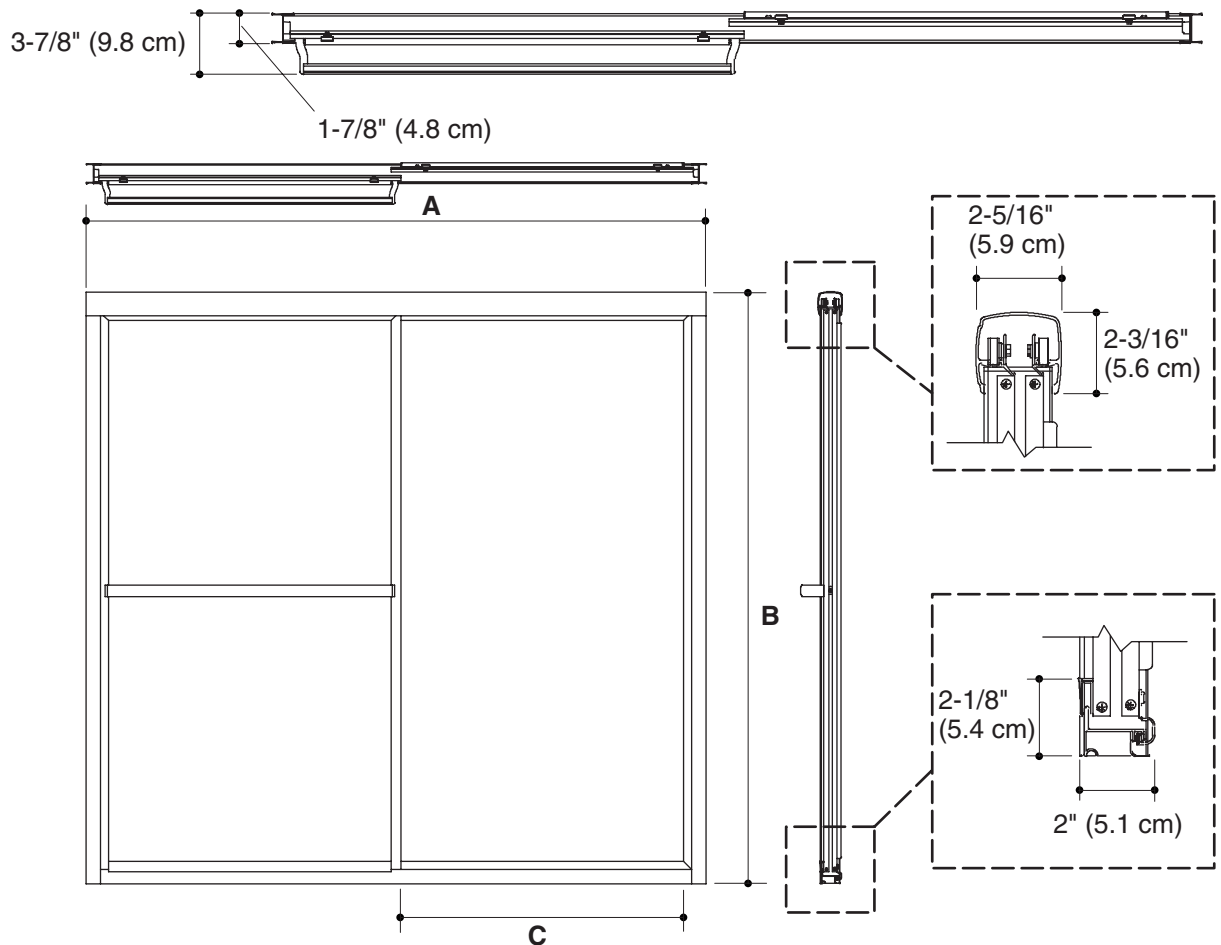

Model	A (Max Width)	B (Height)	C (Walk Through Max)
5975-46	46-1/2" (118.1 cm)	70" (177.8 cm)	21-5/16" (54.1 cm)
5975-48	48-7/8" (124.1 cm)	70" (177.8 cm)	22-1/2" (57.2 cm)
5975-59	59-3/8" (150.8 cm)	70" (177.8 cm)	27-3/4" (70.5 cm)