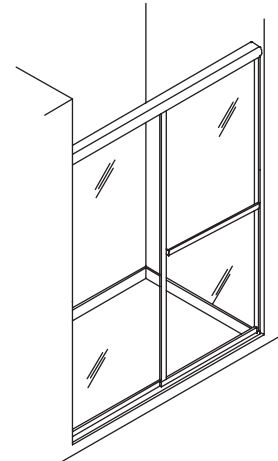

A KOHLER COMPANY

BATH CLASSICS™

DELUXE BY-PASS SHOWER DOORS 5975

Features

- Heavy-duty, anodized aluminum-framed sliding glass doors
- Out-of-plumb adjustability allows for easy installation
- Panels are guided by a unique continuous bottom track guide system
- Reversible top track and towel bar allow a choice between a rounded or accented design
- Aluminum components extruded from alloy 6063-T5
- Easy-to-clean bottom track
- Tempered glass ensures maximum safety and durability
- Screw covers included
- Stainless steel hardware prevents rusting or corrosion

Model	A (Max Width)	B (Height)	C (Walk Through Max)
5975-46	46-1/2" (118.1 cm)	70" (177.8 cm)	21-5/16" (54.1 cm)
5975-48	48-7/8" (124.1 cm)	70" (177.8 cm)	22-1/2" (57.2 cm)
5975-59	59-3/8" (150.8 cm)	70" (177.8 cm)	27-3/4" (70.5 cm)