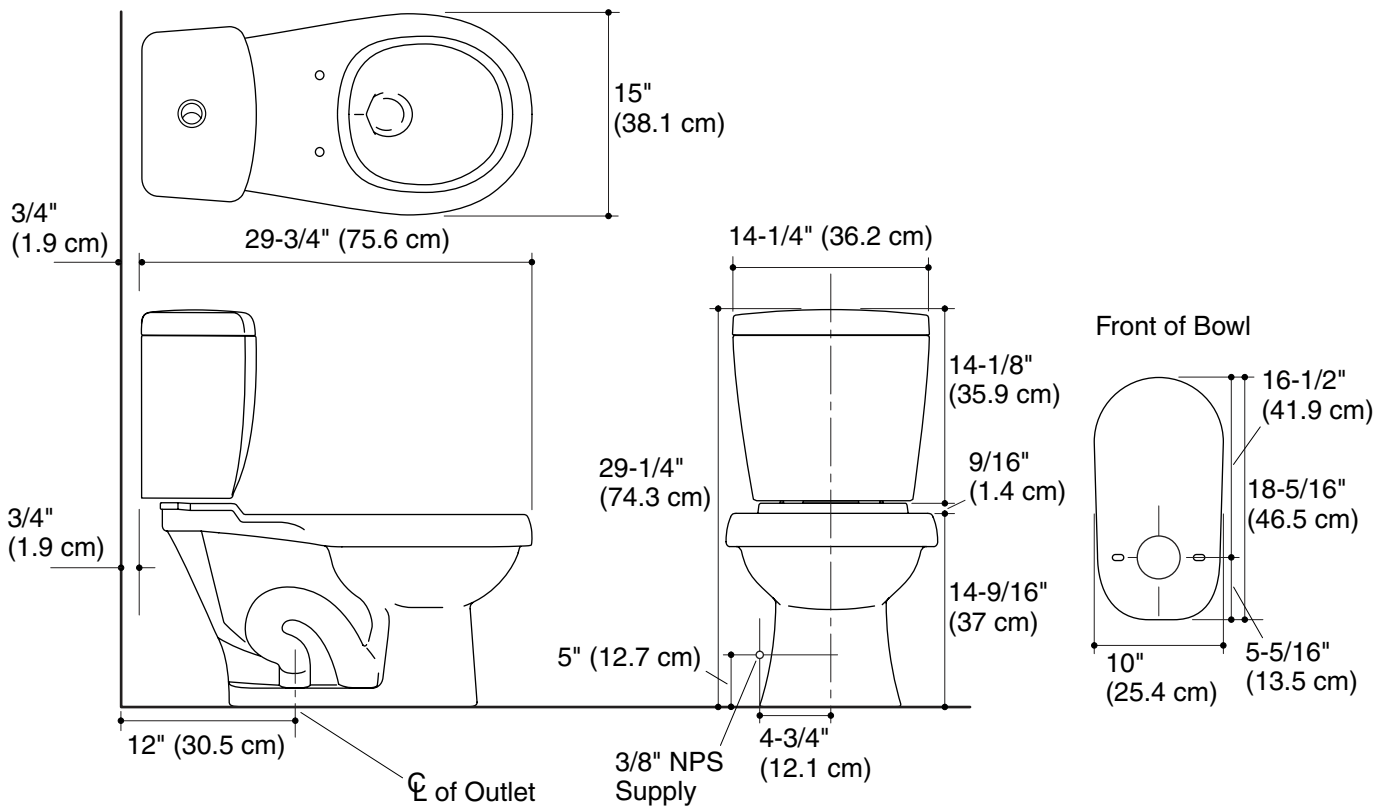

A KOHLER COMPANY

KARSTEN™

**Features**

- 12" (30.5 cm) rough-in
- Modern styling made of Grade A vitreous china
- One flush performance limited guarantee
- 2" (5.1 cm) glazed trapway
- Round bowl
- Standard round seat - not supplied
- Seat post holes with 5-1/2" (14 cm) centers
- 5 year limited warranty
- Dual Force™ flushing system
- 1.6 gpm (6 lpm) or .8 gpm (3 lpm)
- Two-bolt installation system
- 29-3/4" (75.6 cm) x 14-1/4" (36.2 cm) x 29-1/4" (74.3 cm)

**DUAL FORCE™ LOW CONSUMPTION TOILET 402025**

**Codes/Standards Applicable**

Specified model meets or exceeds the following:

- ASME A112.19.2
- IAPMO/UPC
- ASME A112.19.14
- CSA B45

**Colors/Finishes**

- 0: White
- Other: Refer to Price Book for additional colors/finishes

**Accessories:**

- NA: None applicable

**Specified Model**

Model	Description	Included tank	Included bowl	Colors/Finishes	
402025	Regular front toilet, 12" (30.5 cm) rough-in	402023	402021	<input type="checkbox"/> 0	<input type="checkbox"/> Other_____

## Technical Information

Fixture:	
Configuration	2-piece
Water per full flush	1.6 gallons (6 L)
Water per half flush	.8 gallons (3 L)
Passageway	2" (5.1 cm)
Water area	4-1/2" (11.4 cm) x 5-3/4" (14.6 cm)
Seat post hole centers	5-1/2" (14 cm)
Included Components:	
Tank accessory pack	1035430
Tank lid	1040340