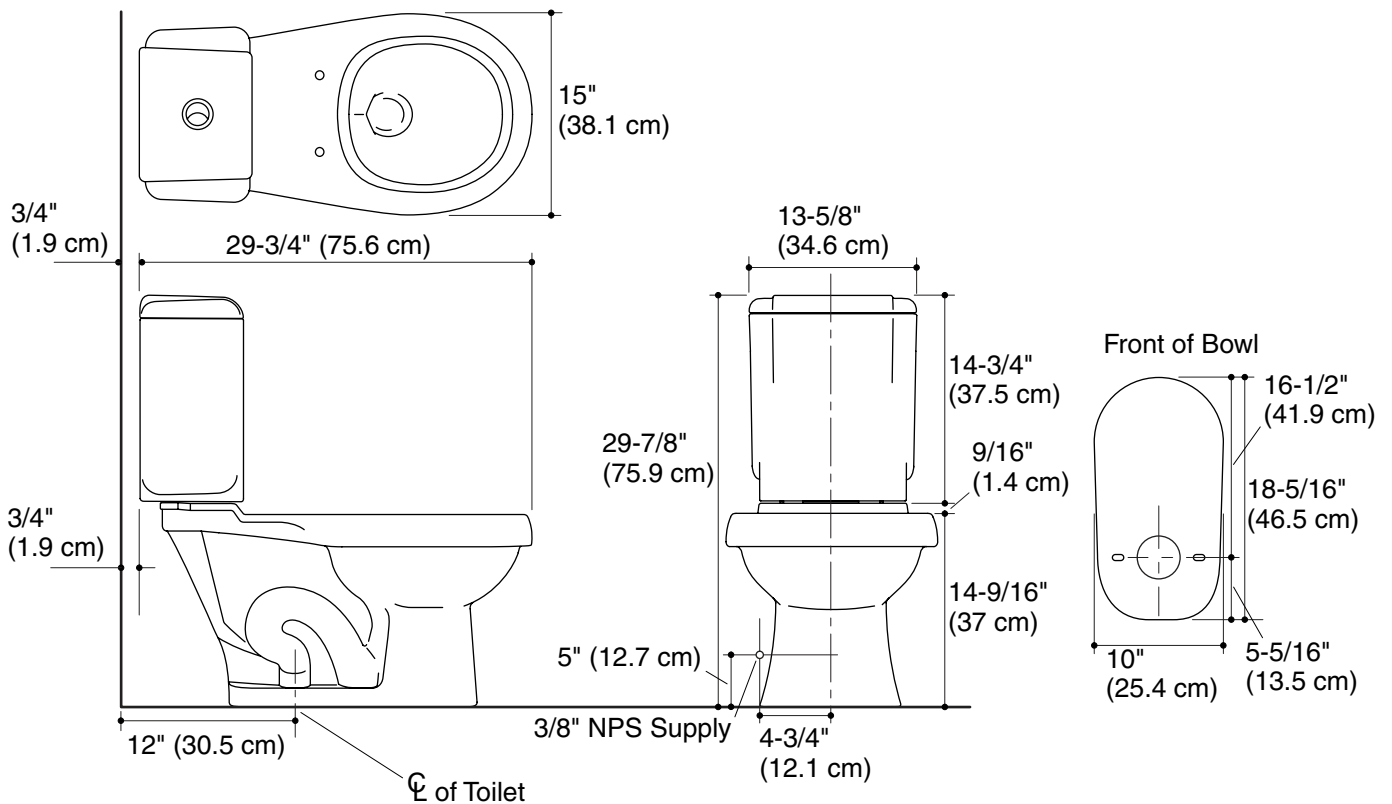

## Features

- 12" (30.5 cm) rough-in
- Modern styling made of Grade A vitreous china
- One flush performance limited guarantee
- 2" (5.1 cm) glazed trapway
- Round front
- Seat post holes with 5-1/2" (14 cm) centers
- 5 year limited warranty
- Dual Force™ flushing system
- 1.6 gallons (6 L) of water per flush for solid waste and .8 gallons (3 L) of water per flush for liquid waste
- Two-bolt installation system
- Standard round seat - not supplied
- 29-3/4" (75.6 cm) x 13-5/8" (34.6 cm) x 29-7/8" (75.9 cm)

## Specified Model

Model	Description	Included tank	Included bowl	Colors/Finishes	
402024	Regular front toilet, 12" (30.5 cm) rough-in	402022	402021	<input type="checkbox"/> 0	<input type="checkbox"/> Other_____

## Technical Information

Fixture:	
Configuration	2-piece
Water per full flush	1.6 gallons (6 L)
Water per half flush	.8 gallons (3 L)
Passageway	2" (5.1 cm)
Water area	4-1/2" (11.4 cm) x 5-3/4" (14.6 cm)
Seat post hole centers	5-1/2" (14 cm)
Included Components:	
Tank accessory pack	1035430
Tank lid	1045794