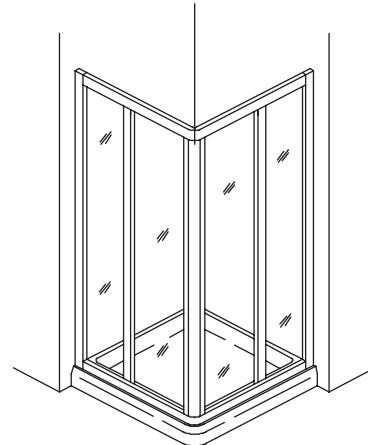

A KOHLER COMPANY

BATH BASICS™

CORNER SHOWER ENCLOSURE KITS

CI2900A

ALSO CI2922A, CI2962A

Features

- Kit includes: corner entry door, walls and molded polypropylene base
- Space-saving corner design
- Full length handle for easy operation
- Aluminum components extruded from alloy 6063-T5
- Tempered glass ensures maximum safety and durability
- Polypropylene base with thermo-formed wall system
- Easy-to-clean track with Grip-Lock™ panel guide system
- A continuous top and bottom track creates a stylish appearance while adding stability to the shower enclosure
- Quick and easy to install with no track cutting required
- Convenient corner shelves store shampoo bottles and other shower supplies
- Stainless steel hardware prevents rusting or corrosion

* Note: Add appropriate color/finish (frame/base) code to the end of the unit model # when ordering.

Included Components	Description
7360000	2" (5.1 cm) shower drain, chrome

SterlingPlumbing.com

Visit us online for fixture color choices, detailed product information, color photos, installation instructions, care guides, and warranties. Sterling offers additional lines of plumbing products to complement the Sterling product you've chosen. Sign up for the Sterling monthly e-newsletter which showcases our latest product innovations. You may also call our Sterling Plumbing Answer Center from within the USA at 1-888-STERLING in addition to consulting with your local dealer. Sterling. Strong. Professional. Design.

BATH BASICS™

Technical Information

Model	A (Max Width)	B (Walk Through Max)
CI2900A-32	32" (81.3 cm)	17-5/8" (44.8 cm)
CI2900A-36	36" (91.4 cm)	21-1/8" (53.7 cm)
CI2922A-36	36" (91.4 cm)	21-1/8" (53.7 cm)