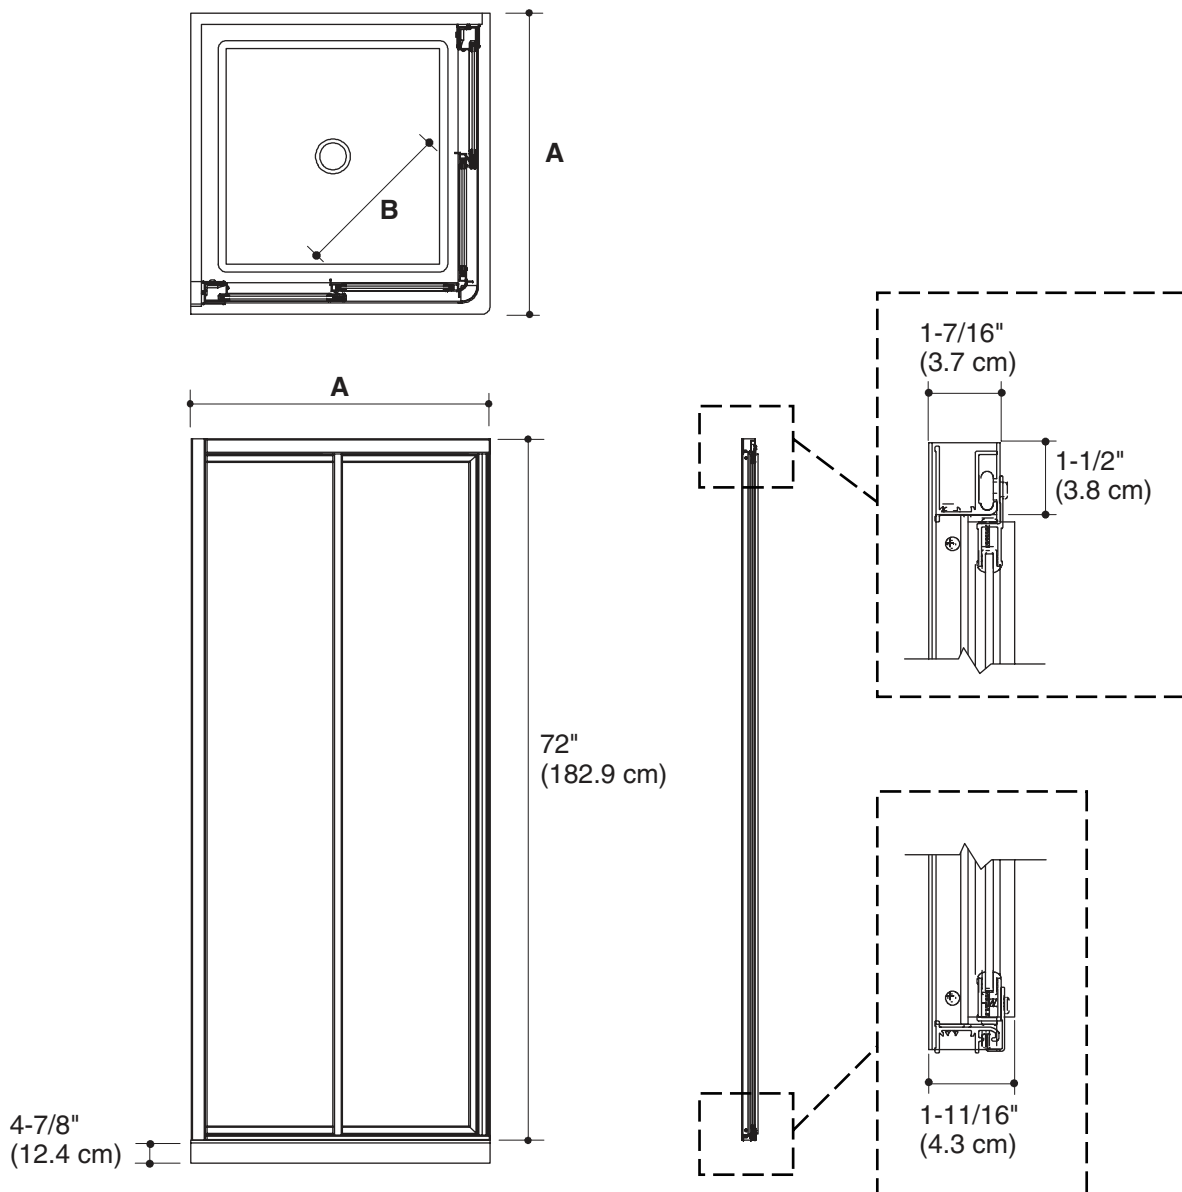

A KOHLER COMPANY

BATH BASICS™

CORNER SHOWER ENCLOSURE KITS

CI2900A

ALSO CI2922A, CI2962A

Features

- Kit includes: corner entry door, walls and molded polypropylene base
- Space-saving corner design
- Full length handle for easy operation
- Aluminum components extruded from alloy 6063-T5
- Tempered glass ensures maximum safety and durability
- Polypropylene base with thermo-formed wall system
- Easy-to-clean track with Grip-Lock™ panel guide system
- A continuous top and bottom track creates a stylish appearance while adding stability to the shower enclosure
- Quick and easy to install with no track cutting required
- Convenient corner shelves store shampoo bottles and other shower supplies
- Stainless steel hardware prevents rusting or corrosion

* Note: Add appropriate color/finish (frame/base) code to the end of the unit model # when ordering.

Included Components	Description
7360000	2" (5.1 cm) shower drain, chrome

SterlingPlumbing.com

Visit us online for fixture color choices, detailed product information, color photos, installation instructions, care guides, and warranties. Sterling offers additional lines of plumbing products to complement the Sterling product you've chosen. Sign up for the Sterling monthly e-newsletter which showcases our latest product innovations. You may also call our Sterling Plumbing Answer Center from within the USA at 1-888-STERLING in addition to consulting with your local dealer. Sterling. Strong. Professional. Design.

BATH BASICS™

Technical Information

Model	A (Max Width)	B (Walk Through Max)
CI2900A-32	32" (81.3 cm)	17-5/8" (44.8 cm)
CI2900A-36	36" (91.4 cm)	21-1/8" (53.7 cm)
CI2922A-36	36" (91.4 cm)	21-1/8" (53.7 cm)