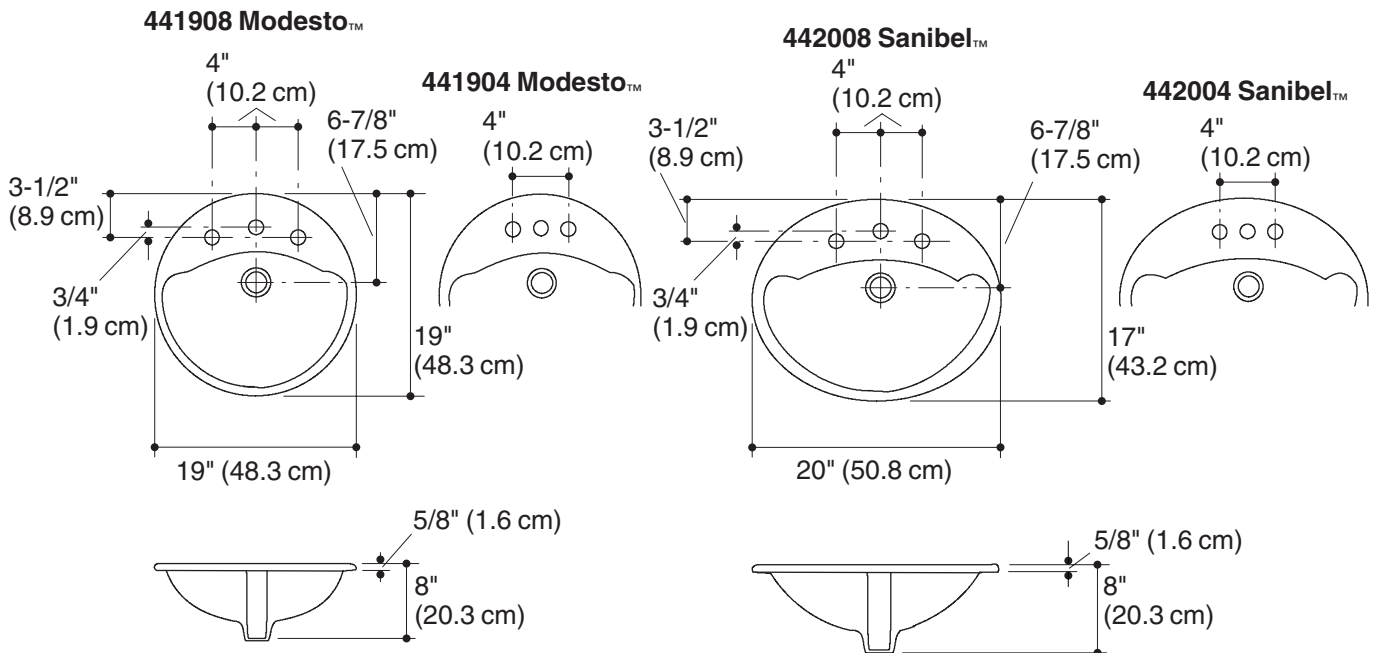

MODESTO™ and SANIBEL™

Technical Information

Fixture*:	basin area	water depth
Lavatory 441908, 441904	15-3/4" (40 cm) x 12-5/8" (32.1 cm)	4-7/8" (12.4 cm)
Lavatory 442008, 442004	17" (43.2 cm) x 10-7/8" (27.6 cm)	4-7/8" (12.4 cm)

* Approximate measurements for comparison only.

Holes	441908, 441904	44208, 442004
Spout	1-3/16" (3 cm) D.	1-3/16" (3 cm) D.
Faucet	1-3/16" (3 cm) D.	1-3/16" (3 cm) D.
Drain	1-3/4" (4.4 cm) D.	1-3/4" (4.4 cm) D.
Outlet	1-1/4" (3.2 cm) D.	1-1/4" (3.2 cm) D.