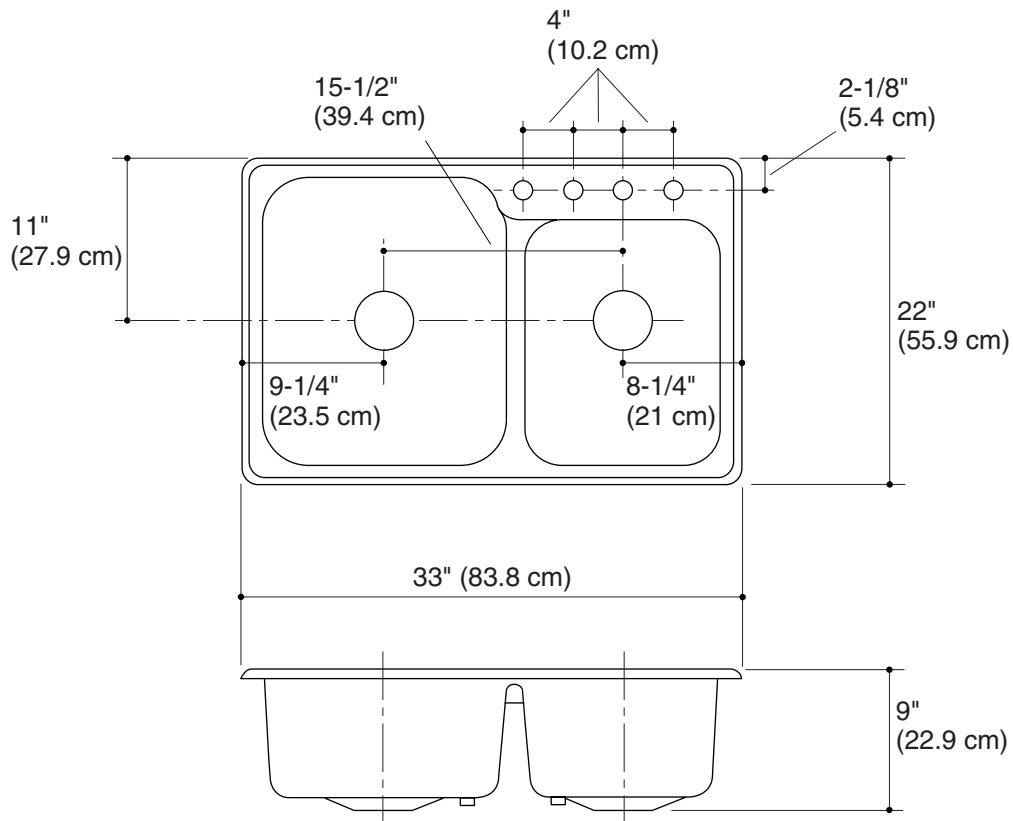

MAXEEN

Technical Information

Fixture*:	
Basin area, large bowl	15-1/4" (38.7 cm) x 18-3/4" (47.6 cm)
Basin area, medium bowl	13-1/4" (33.7 cm) x 16-1/16" (40.8 cm)
Basin depth	8-3/8" (21.3 cm)
Drain holes	3-1/2" (8.9 cm) D.
Faucet holes	1-7/16" (3.7 cm) D.
Cutout size (self-rimming)	32-1/4" (82.9 cm) x 21-1/4" (54 cm)
* Approximate measurements for comparison only.	
Included component:	
Cut-out template (undercounter only)	1015162-7

Installation Notes

Install this product according to the installation guide.

Product Diagram