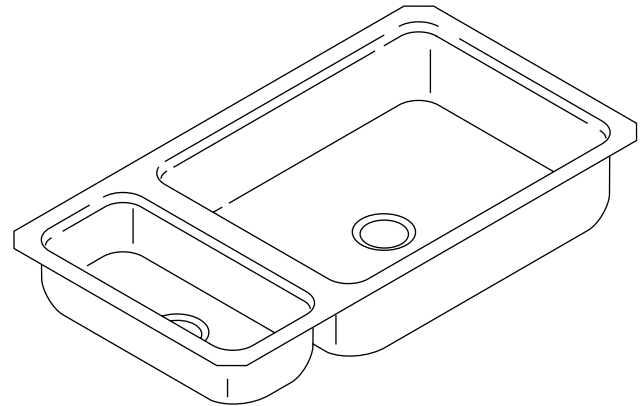

A KOHLER COMPANY

MCALLISTER™ SERIES

STAINLESS STEEL HIGH/LOW SINK UCL3322R

Features

- *SilentShield™* sound deadening
- Double (high/low) compartment
- Satin finish
- One-piece steel construction, no center weld
- Includes installation hardware
- Undermount rimless design
- Wide undermount lip
- 19-gauge stainless steel
- Spacious 7" (17.8 cm) and 5" (12.7 cm) deep basin
- 31-3/4" (80.6 cm) x 17-1/2" (44.5 cm) x 7" (17.8 cm)

Model	Description	Holes	Quantity	Small Basin Depth	Large Basin Depth	Colors/ Finishes
UCL3322R	Double (high/low) compartment sink	0	1	5" (12.7 cm)	7" (17.8 cm)	<input type="checkbox"/> NA

SterlingPlumbing.com

MCALLISTER™ SERIES

Technical Information

Fixture:*		
Sink		
	Small bowl	Large bowl
Basin area	7-1/4" (18.4 cm) x 15-1/4" (38.7 cm)	21" (53.3 cm) x 15-1/4" (38.7 cm)
Water depth	5" (12.7 cm)	7" (17.8 cm)
Drain hole	3-5/8" (9.2 cm) D.	3-5/8" (9.2 cm) D.
* Approximate measurements for comparison only.		
Included components:		
Cut-out template	1030072-7	