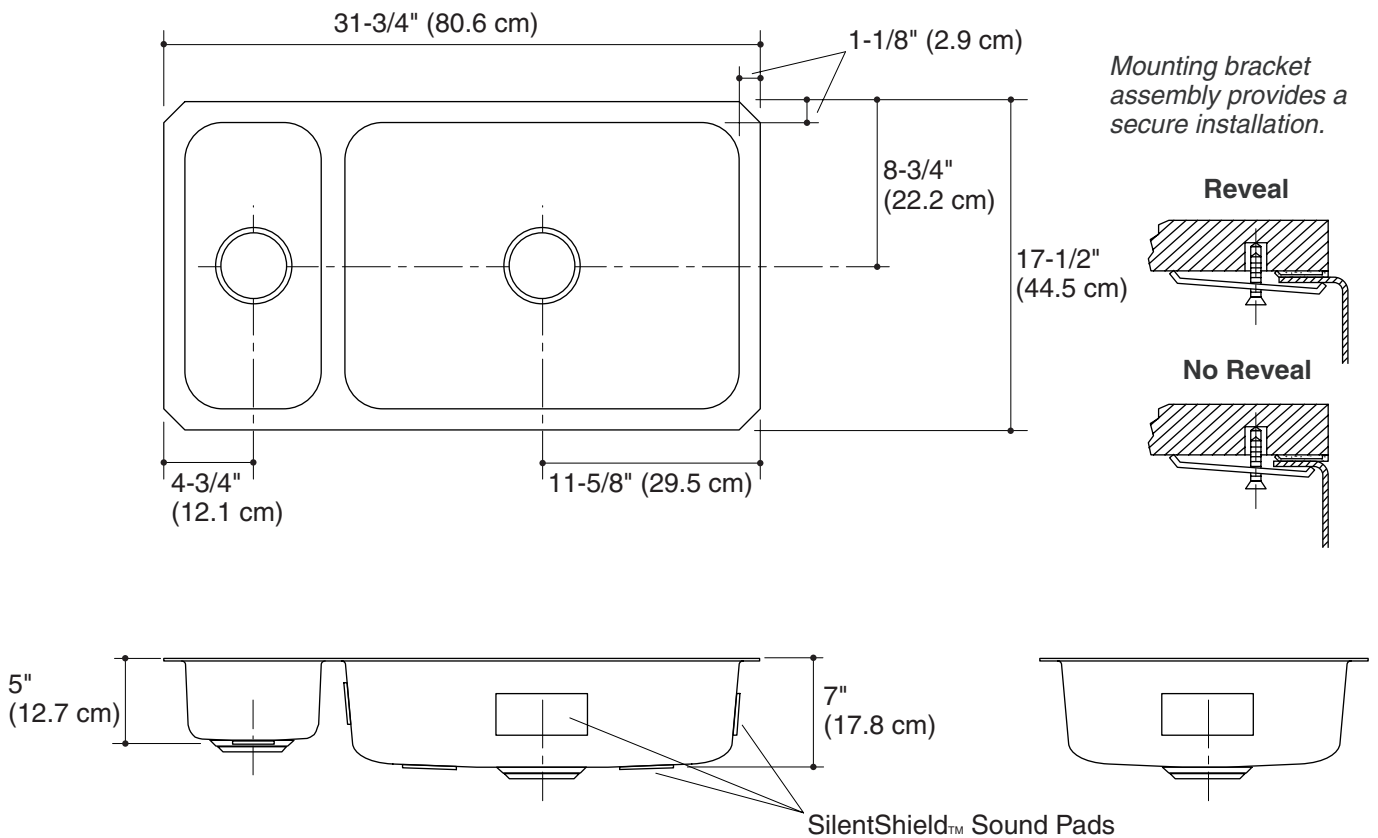

Model	Description	Holes	Quantity	Small Basin Depth	Large Basin Depth	Colors/ Finishes
UCL3322R	Double (high/low) compartment sink	0	1	5" (12.7 cm)	7" (17.8 cm)	<input type="checkbox"/> NA

SterlingPlumbing.com

MCALLISTER™ SERIES

Technical Information

Fixture:*		
Sink		
	Small bowl	Large bowl
Basin area	7-1/4" (18.4 cm) x 15-1/4" (38.7 cm)	21" (53.3 cm) x 15-1/4" (38.7 cm)
Water depth	5" (12.7 cm)	7" (17.8 cm)
Drain hole	3-5/8" (9.2 cm) D.	3-5/8" (9.2 cm) D.
* Approximate measurements for comparison only.		
Included components:		
Cut-out template	1030072-7	