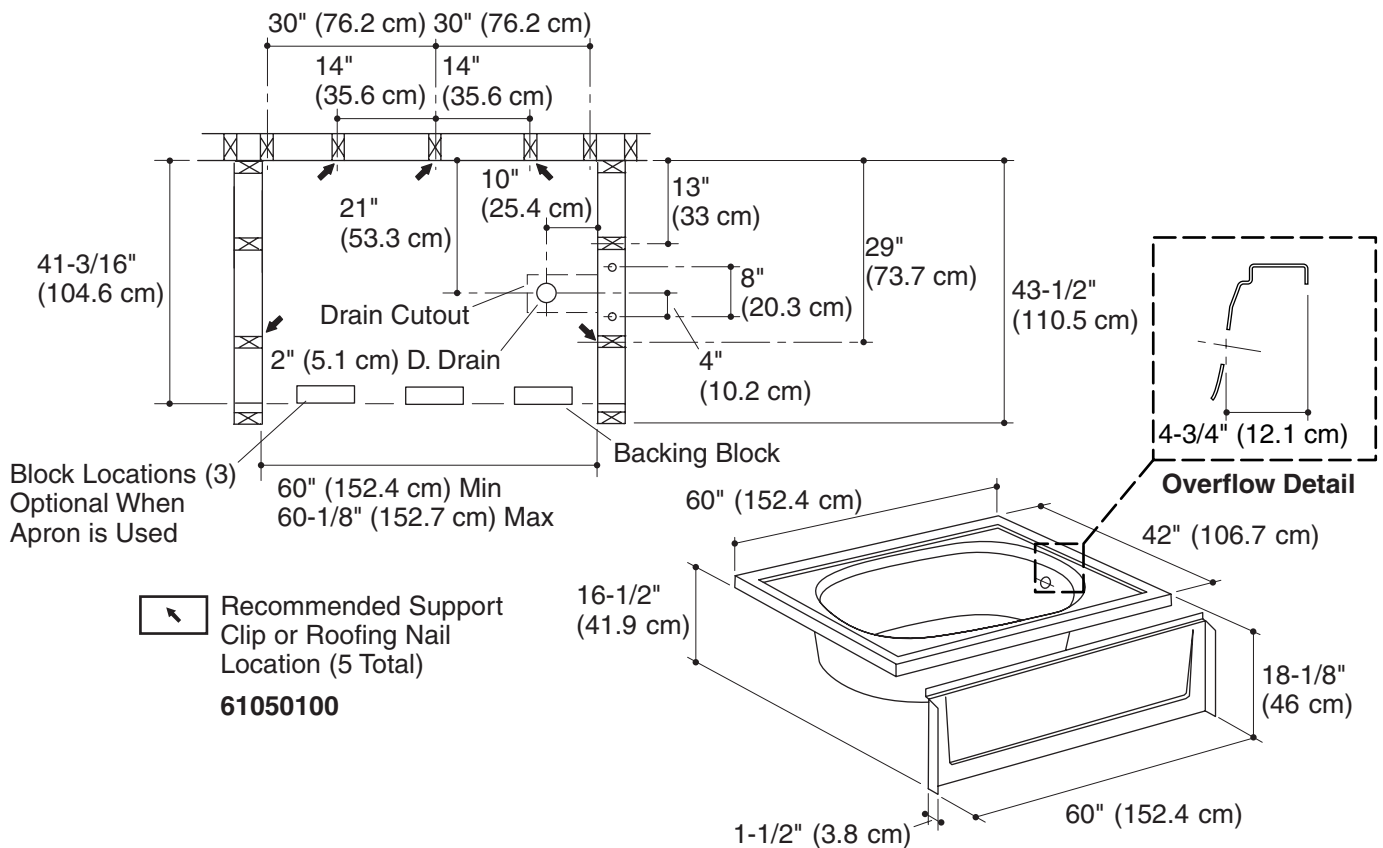

TRANQUILITY®

Technical Information

Fixture*:	basin area	top area
Bathing well	42" (106.7 cm) x 23" (58.4 cm)	51" (129.5 cm) x 32-1/2" (82.6 cm)
To overflow	water depth	capacity
	11-1/4" (28.6 cm)	56 gal (212 L)
* Approximate measurements for comparison only.		

Model	door maximum width	door maximum height
All	60" (152.4 cm)*	NA*
* Varies with alternative walls.		

Installation Notes

Install this product according to the installation guide.

Size the drain cutout to fit the drain assembly that will be used.

Product Diagram