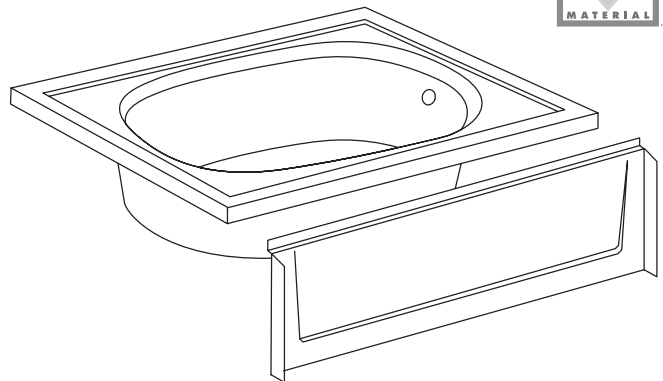

Colors/Finishes

- 0: White
- Other: Refer to Price Book for additional colors/finishes

Specified Model

Model	Description	Colors/Finishes	
61050100	42" (106.7 cm) oval bath, with apron, swirl gloss finish	☐ 0	☐ Other_____
71050100	42" (106.7 cm) oval bath, with apron, high gloss finish	☐ 0	☐ Other_____
61050000	42" (106.7 cm) oval bath, with apron, 20 pack, swirl gloss finish	☐ 0	☐ Other_____
71050000	42" (106.7 cm) oval bath, with apron, 20 pack, high gloss finish	☐ 0	☐ Other_____
61051100	42" (106.7 cm) oval bath, without apron, swirl gloss finish	☐ 0	☐ Other_____
71051000	42" (106.7 cm) oval bath, without apron, 20 pack, high gloss finish	☐ 0	☐ Other_____
71051100	42" (106.7 cm) oval bath, without apron, high gloss finish	☐ 0	☐ Other_____
61051200	42" (106.7 cm) oval bath, without apron, 2 pack, swirl gloss finish	☐ 0	☐ Other_____
71051200	42" (106.7 cm) oval bath, without apron, 2 pack, high gloss finish	☐ 0	☐ Other_____
61051000	42" (106.7 cm) oval bath, without apron, 20 pack, swirl gloss finish	☐ 0	☐ Other_____
61058100	Apron only, swirl gloss finish	☐ 0	☐ Other_____
71058100	Apron only, high gloss finish	☐ 0	☐ Other_____
61058000	Apron only, 20 pack, swirl gloss finish	☐ 0	☐ Other_____
71058000	Apron only, 20 pack, high gloss finish	☐ 0	☐ Other_____

SterlingPlumbing.com

Visit us online for fixture color choices, detailed product information, color photos, installation instructions, care guides, and warranties. Sterling offers additional lines of plumbing products to complement the Sterling product you've chosen. Sign up for the Sterling monthly e-newsletter which showcases our latest product innovations. You may also call our Sterling Plumbing Answer Center from within the USA at 1-888-STERLING in addition to consulting with your local dealer. Sterling. Strong. Professional. Design.