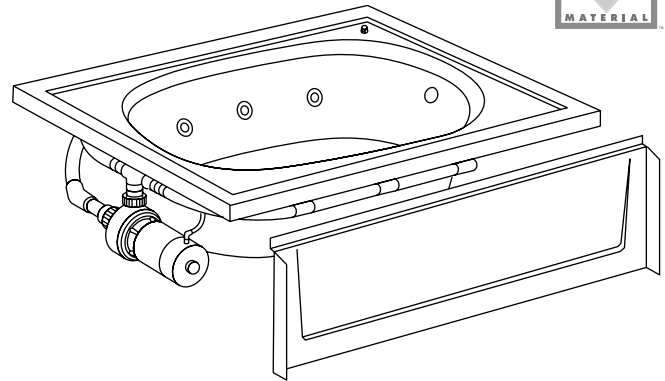

A KOHLER COMPANY

TRANQUILITY®

Features

- Compression molded from Sterling's exclusive solid Vikrell® material
- 1.25 hp pump with air switch and grounding-type plug-in cord
- Available in either a high gloss or swirl gloss finish
- 10 year consumer/3 year commercial limited warranty, pump motor assembly has 1 year limited warranty
- 6 Jets with independent variable control
- Lightly pebbled bottom surface for sure footing
- 60" (152.4 cm) x 43-1/2" (110.5 cm) x 18-1/8" (46 cm) complete unit rough-in dimensions include flange
- 60" (152.4 cm) x 42" (106.7 cm) x 18-1/8" (46 cm) finished dimensions

42" (106.7 cm) OVAL BATH WHIRLPOOL

66050100

ALSO 66051100, 76050100, 76051100

Codes/Standards Applicable

Specified model meets or exceeds the following:

- ASME A112.19.7M
- IAPMO/UPC
- ANSI Z124.1.2
- Underwriters Laboratories (UL)
- HUD, UM Bulletin 73A

TRANQUILITY®

Technical Information

Fixture*:	basin area	top area
Bathing well	42" (106.7 cm) x 23" (58.4 cm)	51" (129.5 cm) x 32-1/2" (82.6 cm)
To overflow	water depth	capacity
	11-1/4" (28.6 cm)	56 gal (212 L)
* Approximate measurements for comparison only.		