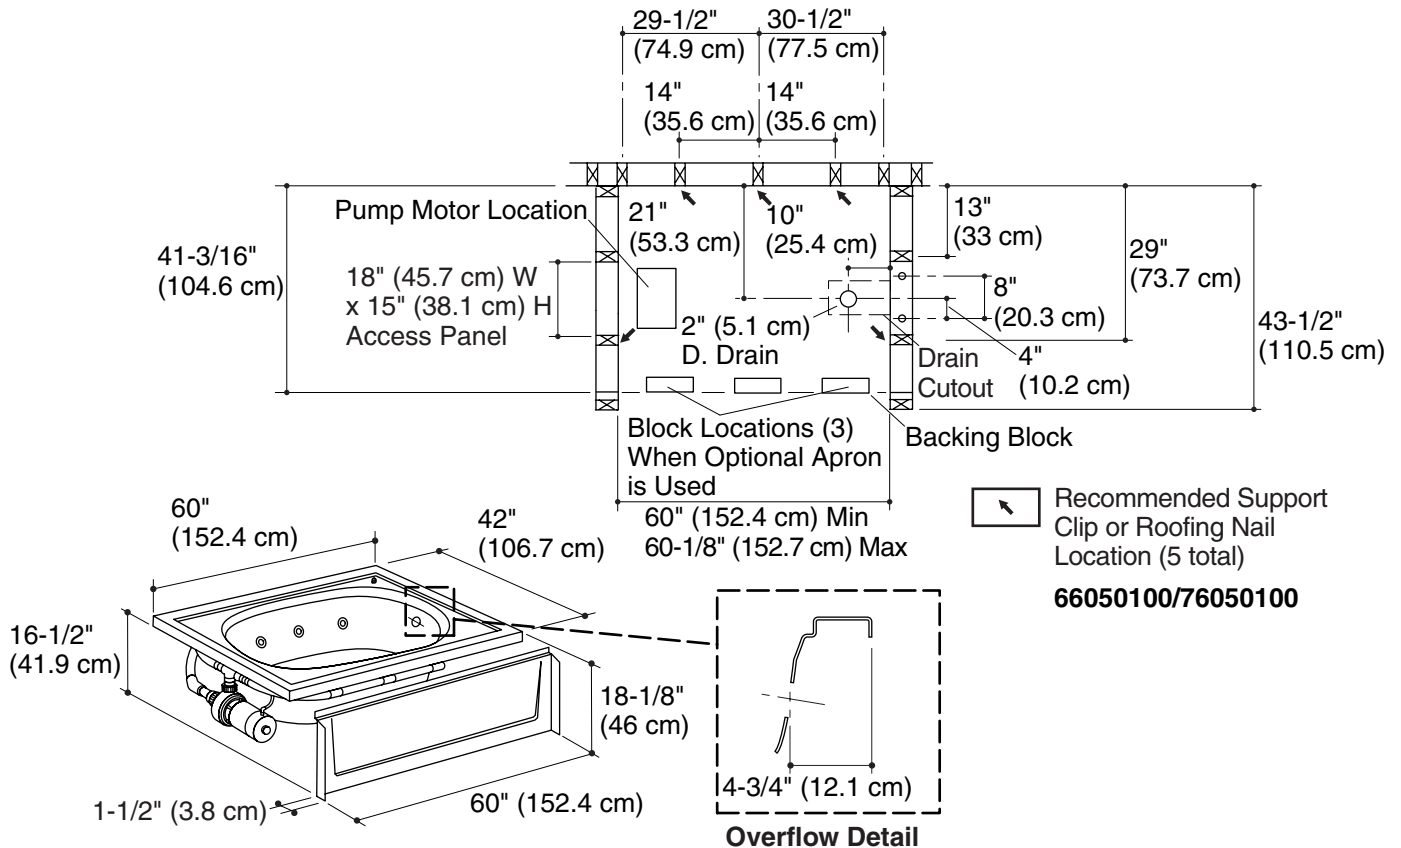

TRANQUILITY®

Technical Information

Fixture*:	basin area	top area
Bathing well	42" (106.7 cm) x 23" (58.4 cm)	51" (129.5 cm) x 32-1/2" (82.6 cm)
To overflow	water depth	capacity
	11-1/4" (28.6 cm)	56 gal (212 L)
* Approximate measurements for comparison only.		

Pump is supplied with a grounding-type plug-in cord. Locate the outlet behind the whirlpool, and within 24" (61 cm) of the pump.

Pump access opening is required.

Do not disassemble the pump or piping as this could void the warranty.

Size the drain cutout to fit the drain assembly that will be used.

Stud positioning is critical.

Studs should be positioned roughly as shown for support clip or roofing nail installation.

Product Diagram