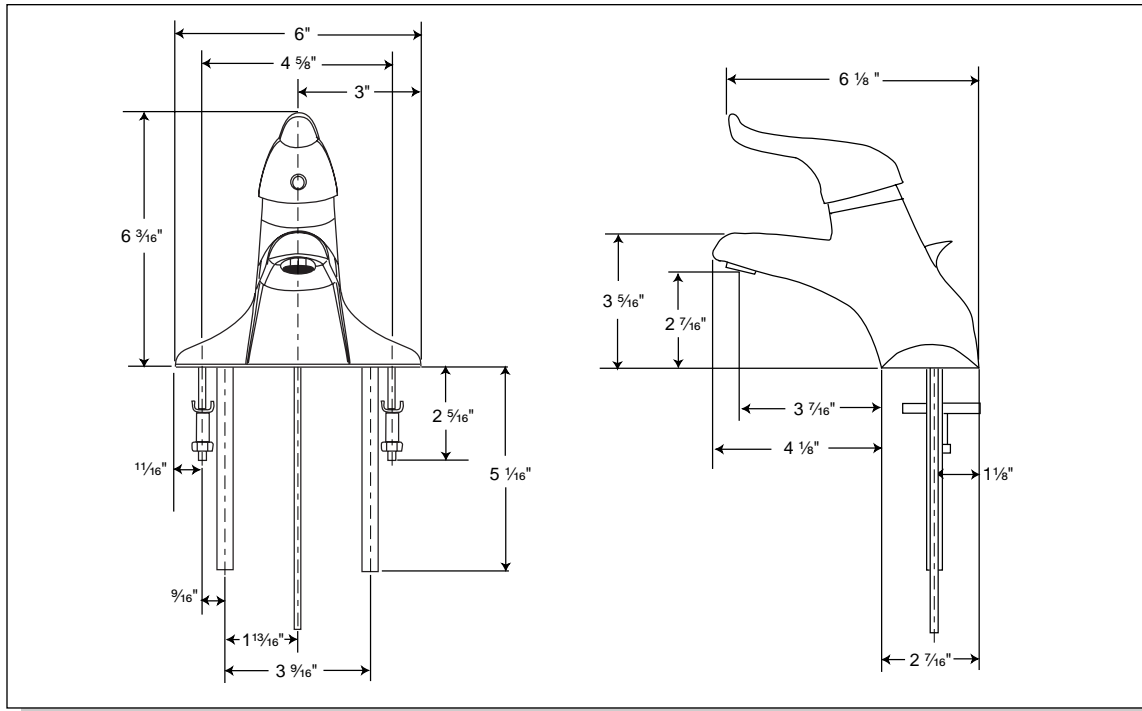

STRONG. PROFESSIONAL. DESIGN.[™]
S P E C I F I C A T I O N S

Bath Classics[™]
Tribute[™]

**Ceramic Washerless
Single Control Lavatory Faucets**
Models C431CP, C431CGP, C431CPT

PRODUCT OVERVIEW

Single Control Lavatory
Styléd lever handle
Compatible with 3 sink holes
(Minimum 1-1/8" dia. In-line, 4" centers)

C431CPT — Chrome plated, copper connectors, styléd lever handle, brass pop-up, trak pak

FEATURES

- **Input**
Min. - Max. / 20 - 80 psi
Max. Allowable 125 psi
- **Flow Rate**
2.0 gpm at 60 psi
- **Connectors**
Copper
- **Valve Type**
Ceramic washerless cartridge
- **Standards and Ratings**
Meets or exceeds the requirements of the following standards: ASME A112.18.1M, ANSI 117.1, ADA "Americans with Disabilities Act"
- **Pop-Up**
Brass
- **Warranty**
Limited Lifetime