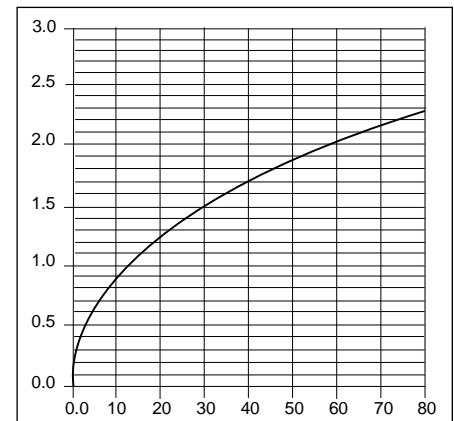

FLOWRATE (GPM)

LINE PRESSURE P.S.I. GAUGE